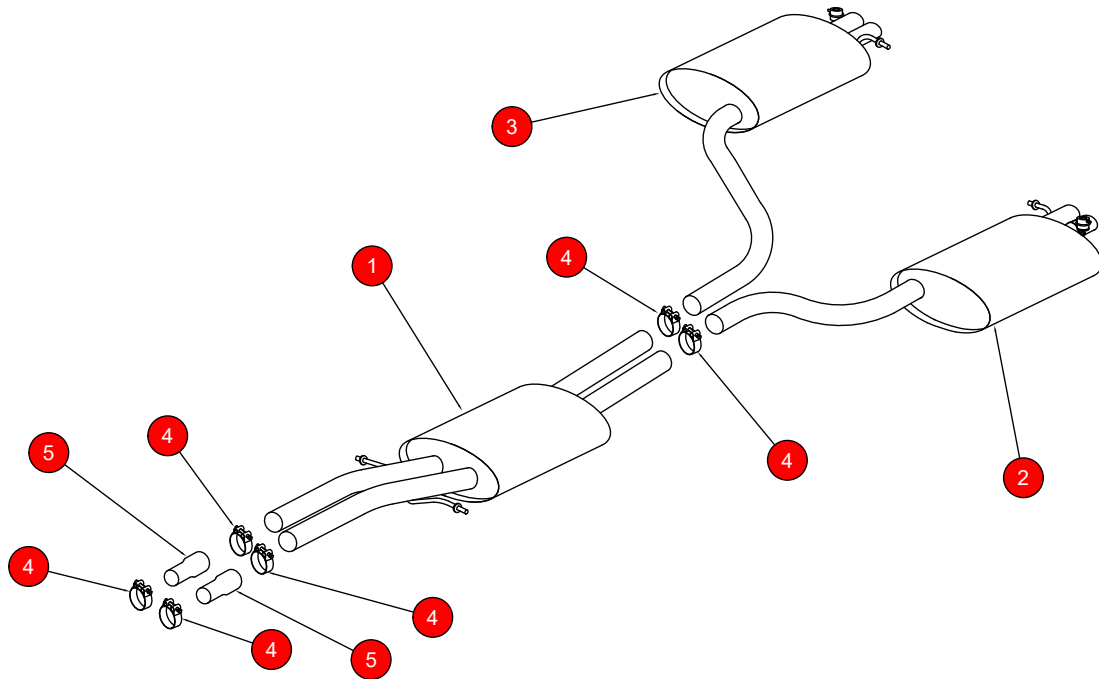

CAR	Audi RS4 B8 4.2 FSI Quattro Avant , RS5 Coupe 4.2FSi	PART NO.	SAU048
YEAR	2012-2015 - RS4, 10- 2015 - RS5	FIT KITS	191 FK
NOTES	Where not supplied use original fittings	FEATURES	Pipe diameter:- 63.5mm/2.5"

NO.	PART NO.	DESCRIPTION	QTY
1	482AU	Centre Silencer	1
2	483AU	L/H Rear Silencer	1
3	484AU	R/H Rear Silencer	1
Fit Kit			
4	Z016.10064	65mm H/D Clamps	6
5	AD74	Adaptor	2

E-MARK	N/A
DATE	14/04/15
ISSUE	01
AUTHORISED	T.ROWLEY

NOTE: ENSURE SCORPION SYSTEM IS CLEAR OF MOVING PARTS AND ALL ORIGINAL FUNCTIONS WORK CORRECTLY.

Checked By _____